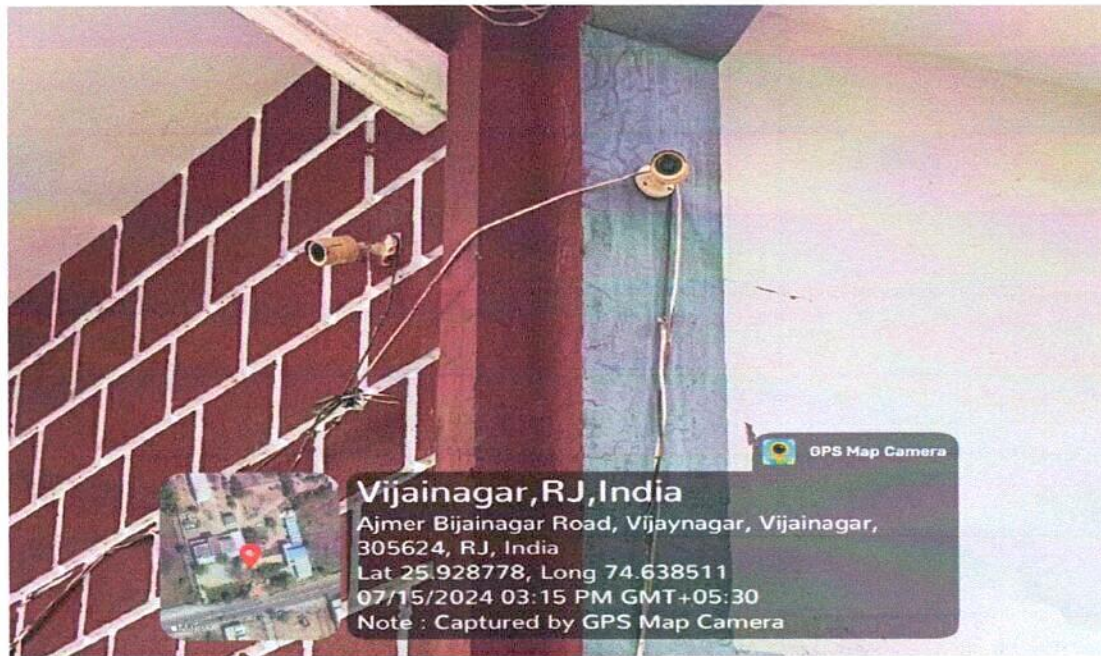

CCTV no 2 for security

AK
Director
Shri Pragya Mahavidyalaya
Bijainagar-305624