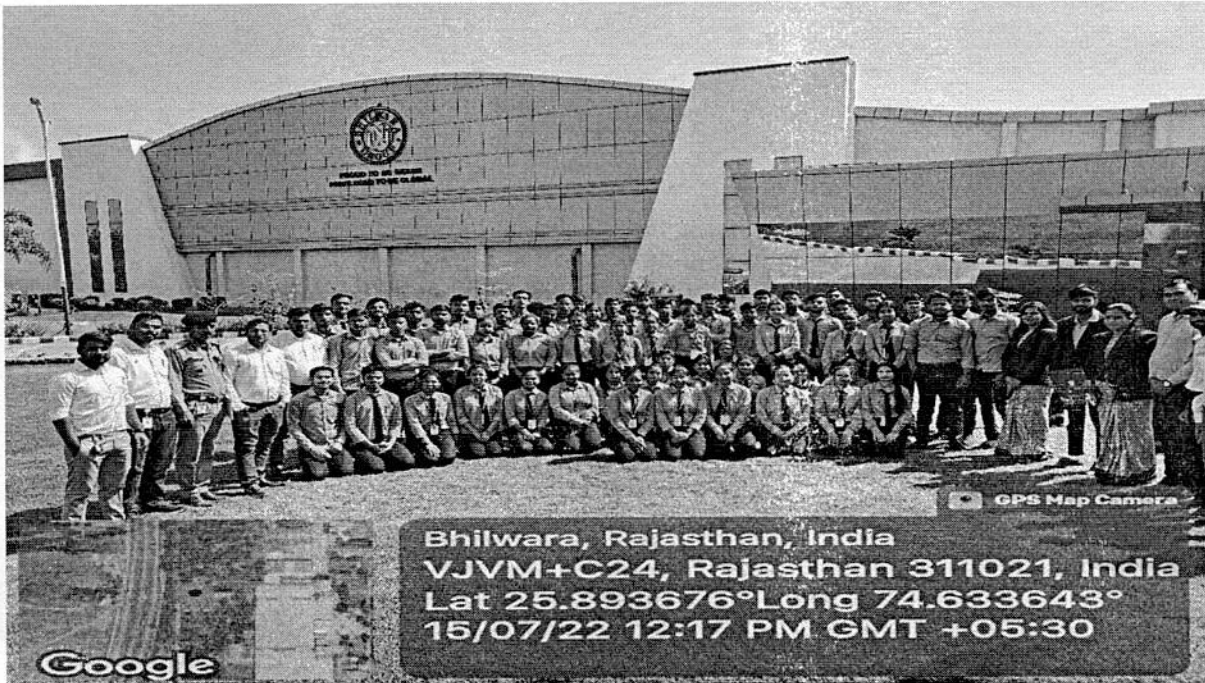

Notice

Subject: Industrial Visit to Rajasthan Spinning & Weaving Mills Limited, Gulabpura

Dear Students

We are delighted to announce that an industrial visit to Rajasthan Spinning & Weaving Mills Limited has been arranged for all students of Masters of Science Program. This visit will enable you to observe firsthand the processes and management practices within the textile industry.

Introduction

On 15th July 2022, Students of Shri Pragma Mahavidyalaya, enrolled in Masters of Science program, participated in an industrial visit to Rajasthan Spinning & Weaving Mills Limited. This visit was organized to provide students with practical insights into the textile industry's operations and management.

Activities Undertaken

The visit began with a warm welcome from the management team of Rajasthan Spinning & Weaving Mills Limited, followed by an introductory session about the company's history and its significance in the textile industry. The students were then divided into groups for a detailed tour of the facility, which included:

Faculty and students from Shri Pragya Mahavidyalaya engaged in a photo-worthy session exploring textile manufacturing processes at Rajasthan Spinning & Weaving Mills Limited, gaining firsthand industry knowledge on July 15, 2022.