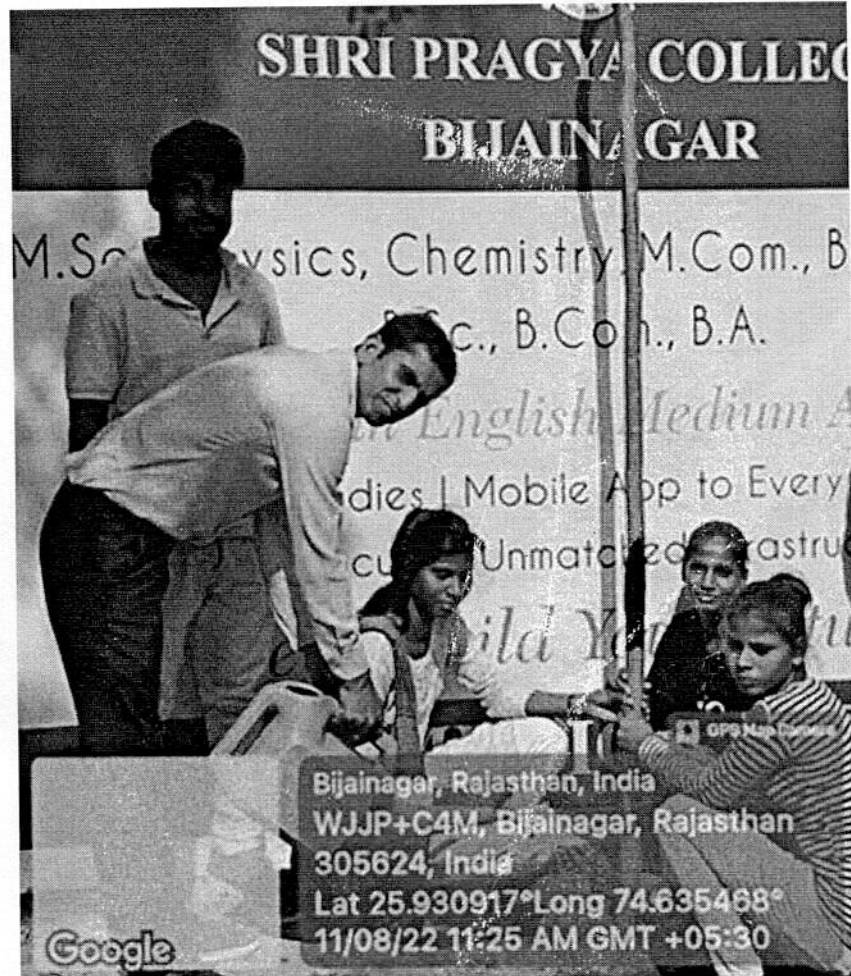

Shri Pragya Mahavidyalaya

Post Graduate College of Science, Technology, Management, Arts & Commerce

Pragya Road, Bijainagar - 305624 Distt.-Ajmer, Rajasthan, India

Email : info@pragyacollege.com, Website : www.pragyacollege.com

Ph. : 091-1462-230101, 9587888125, 126

Figure 2: Tree Plantation by students and faculty member

Director
Shri Pragya Mahavidyalaya
Bijainagar-305624